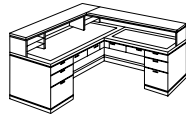

RIGHT RECEPTION "L" DESK

7700-66

W72 D86 H43

Consists of:

- -570 Left Single Pedestal Desk
  W72 D36 H30
- -579 Right Single Pedestal Return
  W50 D24 H30
- -528 Desk Riser
  W71.75 D12 H13
- -525 Right Return Riser
  W74 D12 H13

ALSO AVAILABLE:

LEFT RECEPTION "L" DESK

7700-67

W72 D86 H43

Consists of:

- -580 Right Single Pedestal Desk
- -589 Left Single Pedestal Return
- -528 Desk Riser
- -527 Left Return Riser

- Drop-front center / keyboard drawer with pencil tray and cable access.
- Box / box / file drawer per pedestal.
- Bottom box drawers have removable dividers.
- Bottom two drawers in each pedestal lock via kneehole located locks.
- Cable grommet in top front corner(s).
- Desk riser has four 13" wide shelves.
- Return riser has two 13" wide shelves.