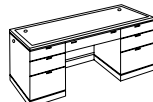

EXECUTIVE DESK

7700-36

W72 D36 H30

ALSO AVAILABLE:

EXECUTIVE DESK

7700-34

W66 D30 H30

- Drop-front center / keyboard drawer with pencil tray and cable access.
- Box / box / file drawer per pedestal.
- Bottom box drawer has removable dividers.
- Bottom two drawers lock via knee-hole located lock.
- Cable grommets in top front corners.