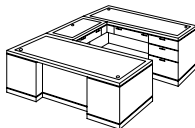

ALSO AVAILABLE:

EXECUTIVE LEFT PENINSULA "L" DESK

7700-46

W72 D92 H30

Consists of:

- 531 Right Peninsula Desk
- 589 Left Single Pedestal Return

RETURN FEATURES:

- Drop-front center / keyboard drawer with pencil tray and cable access.
- Box / box / file drawer pedestal.
- Bottom box drawer has removable dividers.
- Bottom two drawers lock via knee-hole located lock.
- Cable grommet in top front corner.