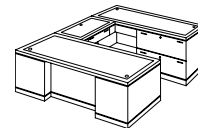

EXECUTIVE RIGHT LATERAL FILE "U" DESK

7700-537

W72 D108 H30

Consists of:

- -570 Left Single Pedestal Desk
  W72 D36 H30
- -547 Right Lateral File Credenza
  W72 D24 H30
- -59 "U" Bridge
  W48 D24 H30

ALSO AVAILABLE:

EXECUTIVE LEFT LATERAL FILE "U" DESK

7700-538

W72 D108 H30

Consists of:

- -580 Right Single Pedestal Desk
- -548 Left Lateral File Credenza
- -59 "U" Bridge

DESK FEATURES:

- Drop-front center / keyboard drawer with pencil tray and cable access.
- Box / box / file drawer pedestal.
- Bottom box drawer has removable dividers.
- Bottom two drawers lock via knee-hole located lock.
- Cable grommets in top front corners.

CREDENZA FEATURES:

- Two locking lateral file drawers.
- Cable grommets in top front corners.

BRIDGE FEATURES:

- Drop-front center / keyboard drawer with pencil tray and cable access.
- Cable grommet in top front center.