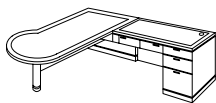

BELVEDERE

VENEER COLLECTION 7700

4

EXECUTIVE RIGHT PENINSULA "L" DESK

7700-45

W72 D92 H30

Consists of:

- -521 Left Peninsula Desk
  W72 D42 H30
- -579 Right Single Pedestal Return
  W50 D24 H30

ALSO AVAILABLE:

EXECUTIVE LEFT PENINSULA "L" DESK

7700-46

W72 D92 H30

Consists of:

- -531 Right Peninsula Desk
- -589 Left Single Pedestal Return

RETURN FEATURES:

- Drop-front center / keyboard drawer with pencil tray and cable access.
- Box / box / file drawer pedestal.
- Bottom box drawer has removable dividers.
- Bottom two drawers lock via knee-hole located lock.
- Cable grommet in top front corner.