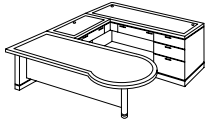

**EXECUTIVE RIGHT PENINSULA
"U" DESK**

7700-647

W72 D114 H30

Consists of:

- -521 Left Peninsula Desk
  W72 D42 H30
- -571 Right Single Pedestal Credenza
  W72 D24 H30
- -59 "U" Bridge
  W48 D24 H30

ALSO AVAILABLE:

EXECUTIVE LEFT PENINSULA

"U" DESK

7700-648

W72 D114 H30

Consists of:

- -531 Right Peninsula Desk
- -581 Left Single Pedestal Credenza
- -59 "U" Bridge

CREDENZA FEATURES:

- Drop-front center / keyboard drawer with pencil tray and cable access.
- Box / box / file drawer pedestal.
- Bottom box drawer has removable dividers.
- Bottom two drawers lock via kneehole located lock.
- Cable grommets in top front corners.

BRIDGE FEATURES:

- Drop-front center / keyboard drawer with pencil tray and cable access.
- Cable grommet in top front center.