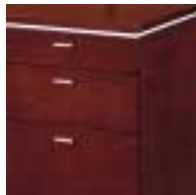

Styling - A Sunset Cherry finish highlights this contemporary styled group. Details include figured book-matched anigre veneers, walnut veneer banding on tops and satin aluminum accents under tops and around bases. The satin aluminum hardware is consistent with the clean lines of this distinct group.