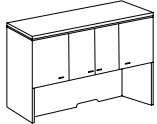

- Four cabinets, each with an adjustable shelf.

OPEN OVERHEAD STORAGE

7700-41
W36 D14 H46

- Two adjustable shelves.
- Sits atop -16.

LATERAL FILE STORAGE UNIT

7700-07
W36 D24 H80

- Two door cabinet with three adjustable shelves.
- Two lateral file drawers.
- Equipped with anti-tip device.